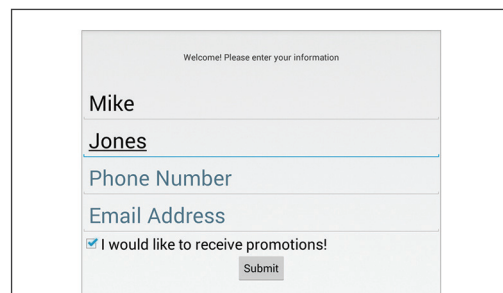

Customer Sign Up links directly to the last registered customer so you can open an order right away