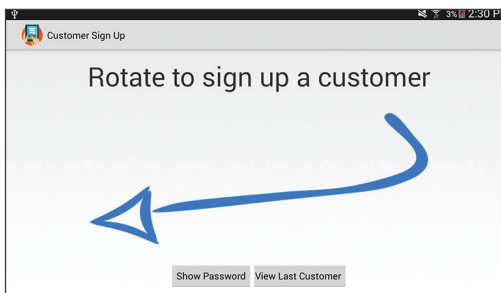

## Collect customer information more efficiently with Customer Sign Up!

*Customer Sign Up enables you to let your customers to enter their own information into the Clover Customers App either from your Clover device or from an external Android device. Use this app in conjunction with a promotion or raffle and watch your customer list grow! Users of Abreeze Link apps for MailChimp and Constant Contact receive an exclusive discount!*

Simply pivot the Clover station screen to allow a customer to sign up

Customer Sign Up links directly to the last registered customer so you can open an order right away

Download the Clover Customer Sign Up app from Google Play to configure external Android devices