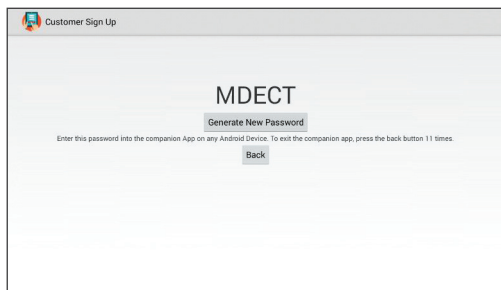

## Collect customer information more efficiently with Customer Sign Up!

*Customer Sign Up enables you to let your customers to enter their own information into the Clover Customers App either from your Clover device or from an external Android device. Use this app in conjunction with a promotion or raffle and watch your customer list grow! Users of Abreeze Link apps for MailChimp and Constant Contact receive an exclusive discount!*

Simply pivot the Clover station screen to allow a customer to sign up

Customer Sign Up links directly to the last registered customer so you can open an order right away

Download the Clover Customer Sign Up app from Google Play to configure external Android devices