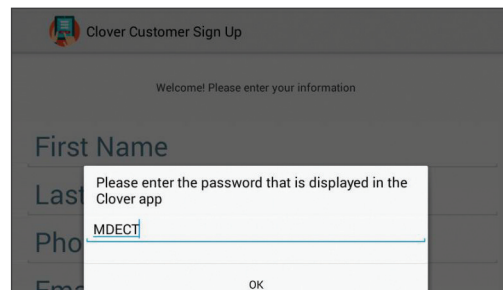

## Collect customer information more efficiently with Customer Sign Up!

*Customer Sign Up enables you to let your customers to enter their own information into the Clover Customers App either from your Clover device or from an external Android device. Use this app in conjunction with a promotion or raffle and watch your customer list grow! Users of Abreeze Link apps for MailChimp and Constant Contact receive an exclusive discount!*

Simply pivot the Clover station screen to allow a customer to sign up

Customer Sign Up links directly to the last registered customer so you can open an order right away

Download the Clover Customer Sign Up app from Google Play to configure external Android devices