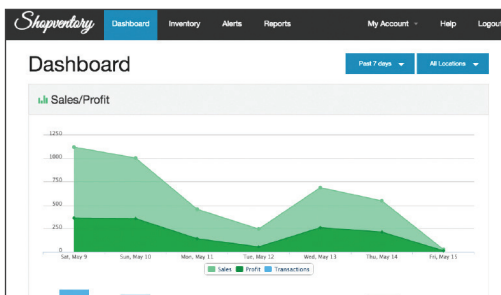

Real-time sales and daily profitability through interactive graphs along with comparison to sale prior period

Up-to-date inventory counts, tracking of cost of goods sold, quick inventory entry