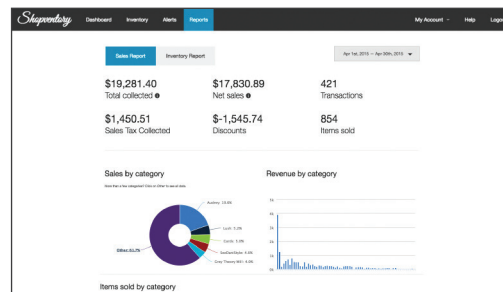

Interactive sales & inventory reports that show you your best moving and slow moving items

Last updated: May 28, 2015