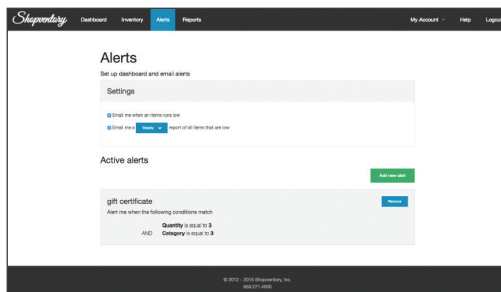

Multi-condition alerting. Create the alert rules that matter to your business and Shopventory keeps you updated when you need to take action.